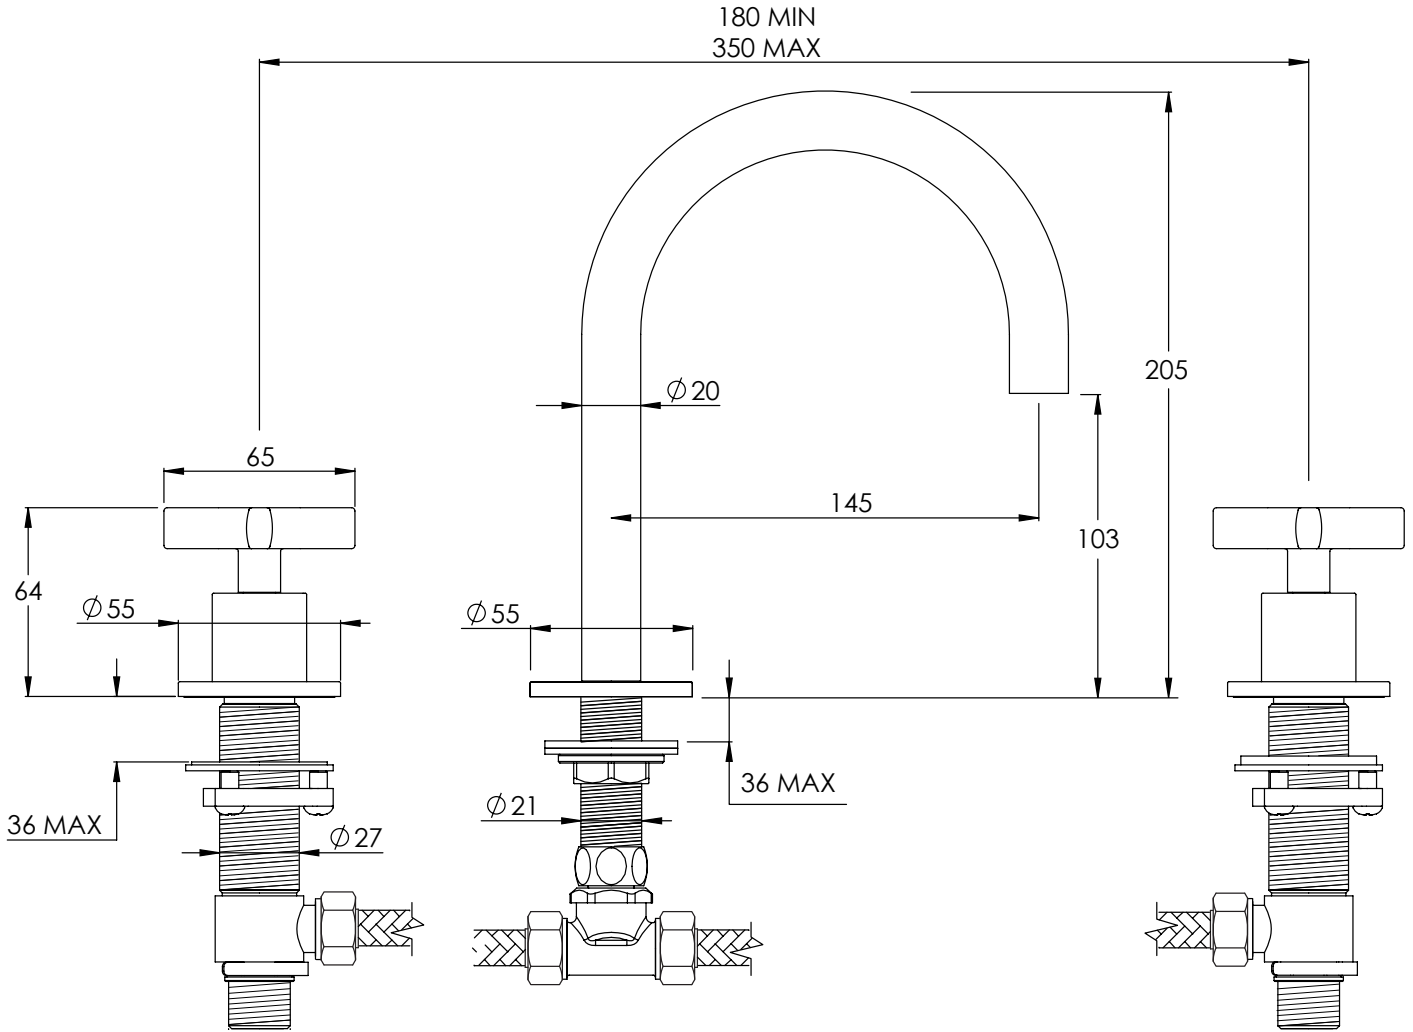

COALBROOK

BA1006

DECK MOUNTED 3 HOLE BASIN
MIXER WITH ROUND SPOUT

DATE: 02/09/21

REVISION: A

DIMENSIONS IN MILLIMETRES

WHILST EVERY EFFORT IS MADE TO ENSURE THE ACCURACY OF THESE DATA SHEETS THEY ARE SUBJECT TO CHANGE WITHOUT NOTICE AS PART OF THE COMPANY'S PRODUCT DEVELOPMENT PROCESS